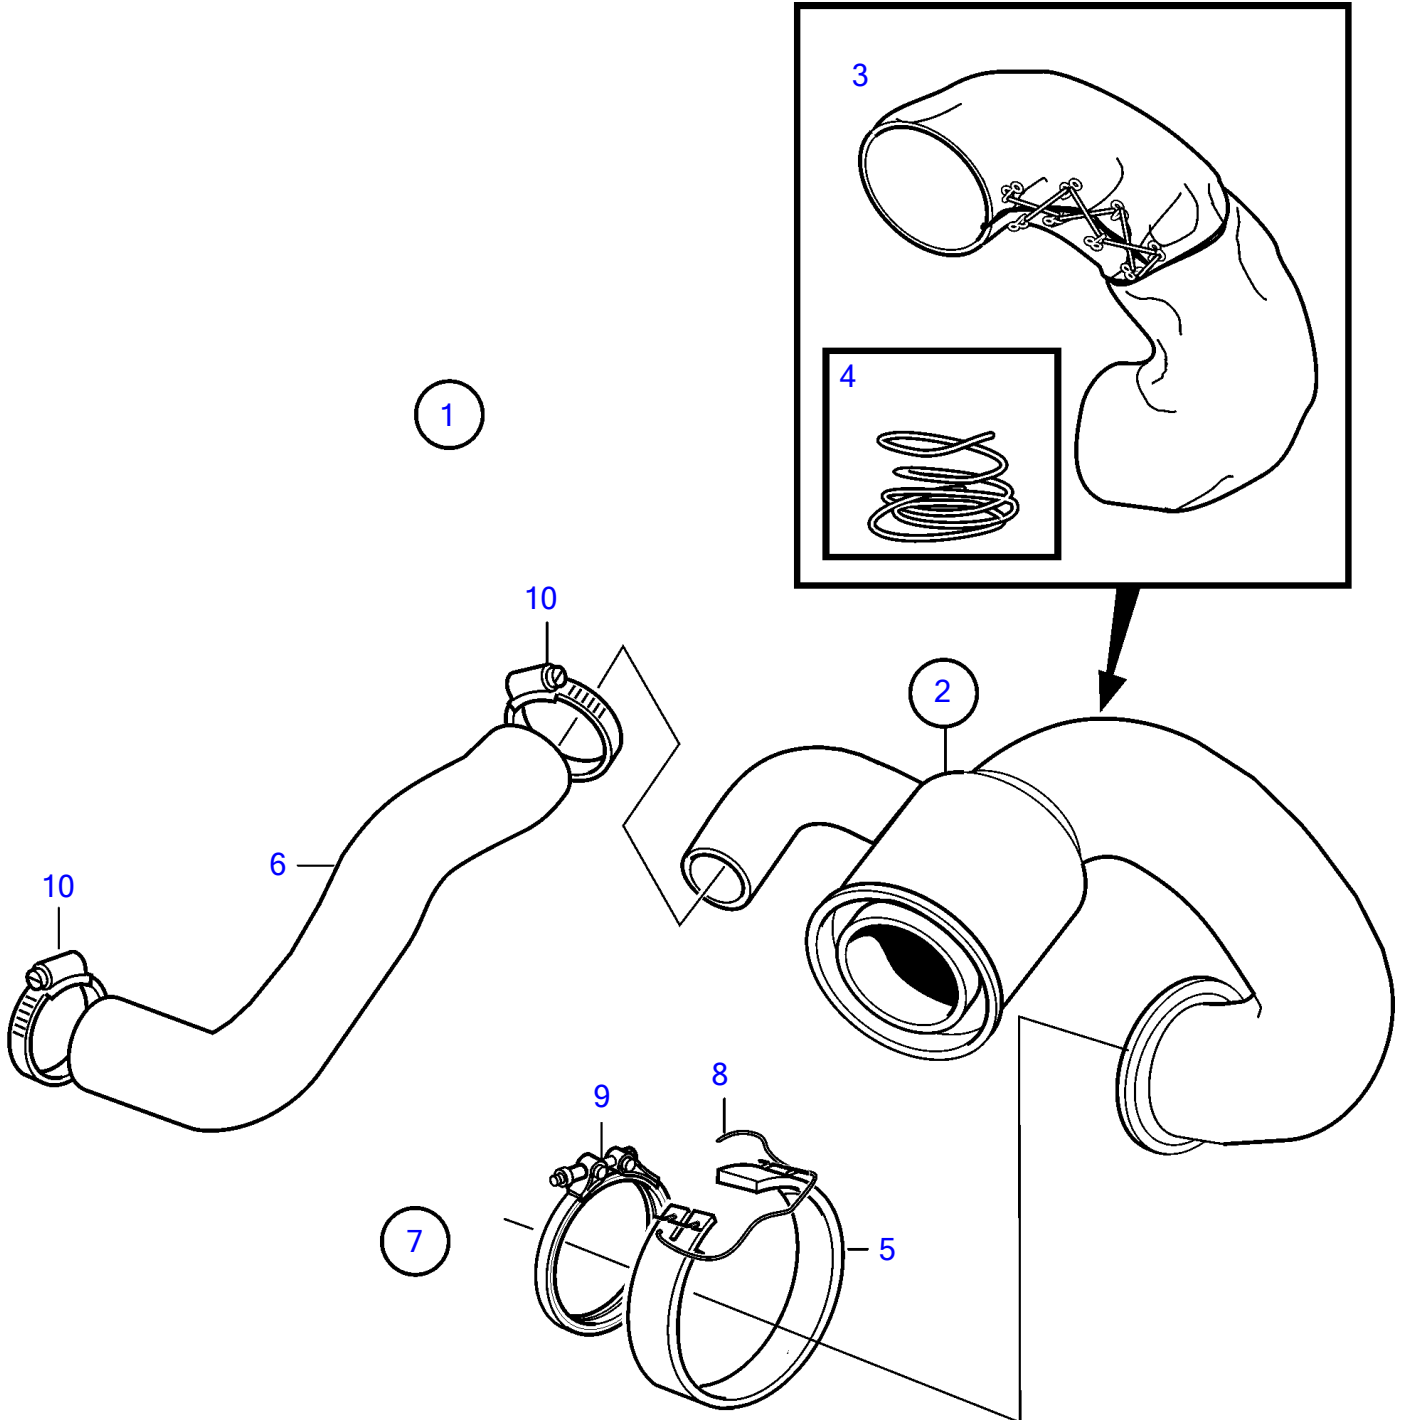

D4-260D-B, D4-260D-C, D4-260D-D, D4-300D-A, D4-300D-C, D4-260D-E, D4-300D-E, D4-300D-D

23270

D4-260D-B, D4-260D-C, D4-260D-D, D4-300D-A, D4-300D-C, D4-260D-E, D4-300D-E, D4-300D-D

REF	PART NO.	QTY	DESCRIPTION	NOTES
1	(3887041)	1	Exhaust riser	Obsolete part
2	3884444	1	• Exhaust riser	
3	3584486		• • Isolation	
4		X	• • Locking wire	
5	3817198	1	• Isolation	
6	3809100	1	• Hose	
7	(3887043)	1	• Kit	Obsolete part
8	941710	X	• • Locking wire	
9	842993	1	• • V-band clamp	
10	961672	2	• • Hose clamp	